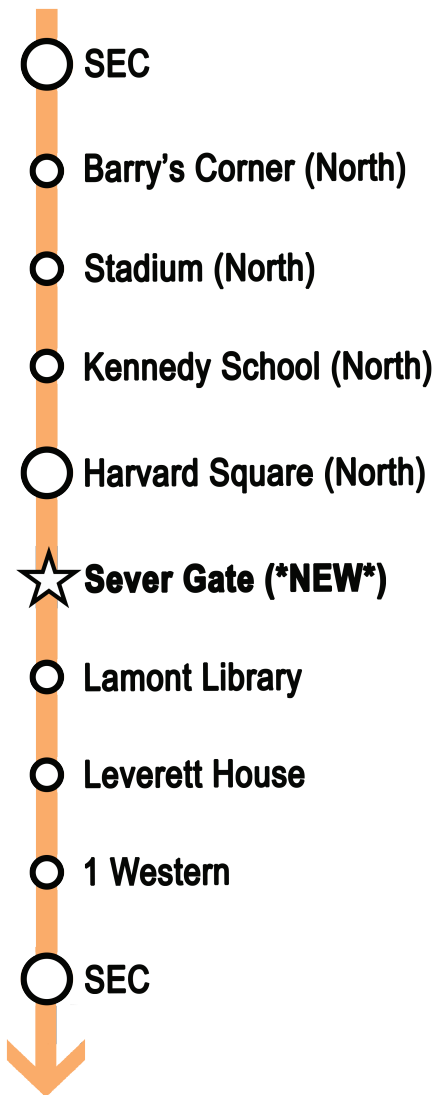

NEW SHUTTLE SERVICE

SEC EXPRESS

HARVARD
CAMPUS SERVICES

The SEC Express will bring increased frequency and faster service between the Allston and Cambridge campuses.

OPERATING HOURS:

- Monday - Friday during the academic year
- 8 AM - 4 PM
- 15-minute frequencies

SERVICE POINTS:

LIVE SHUTTLE TRACKING

Please visit shuttle.harvard.edu or download the mobile app, **Passio Go!** for live shuttle tracking.

Scan here for
shuttle schedule

Additional SEC service will include the **Quad-SEC** in 20-minute frequencies and the **Allston Loop** in 40-minute frequencies. For more information, please visit transportation.harvard.edu.